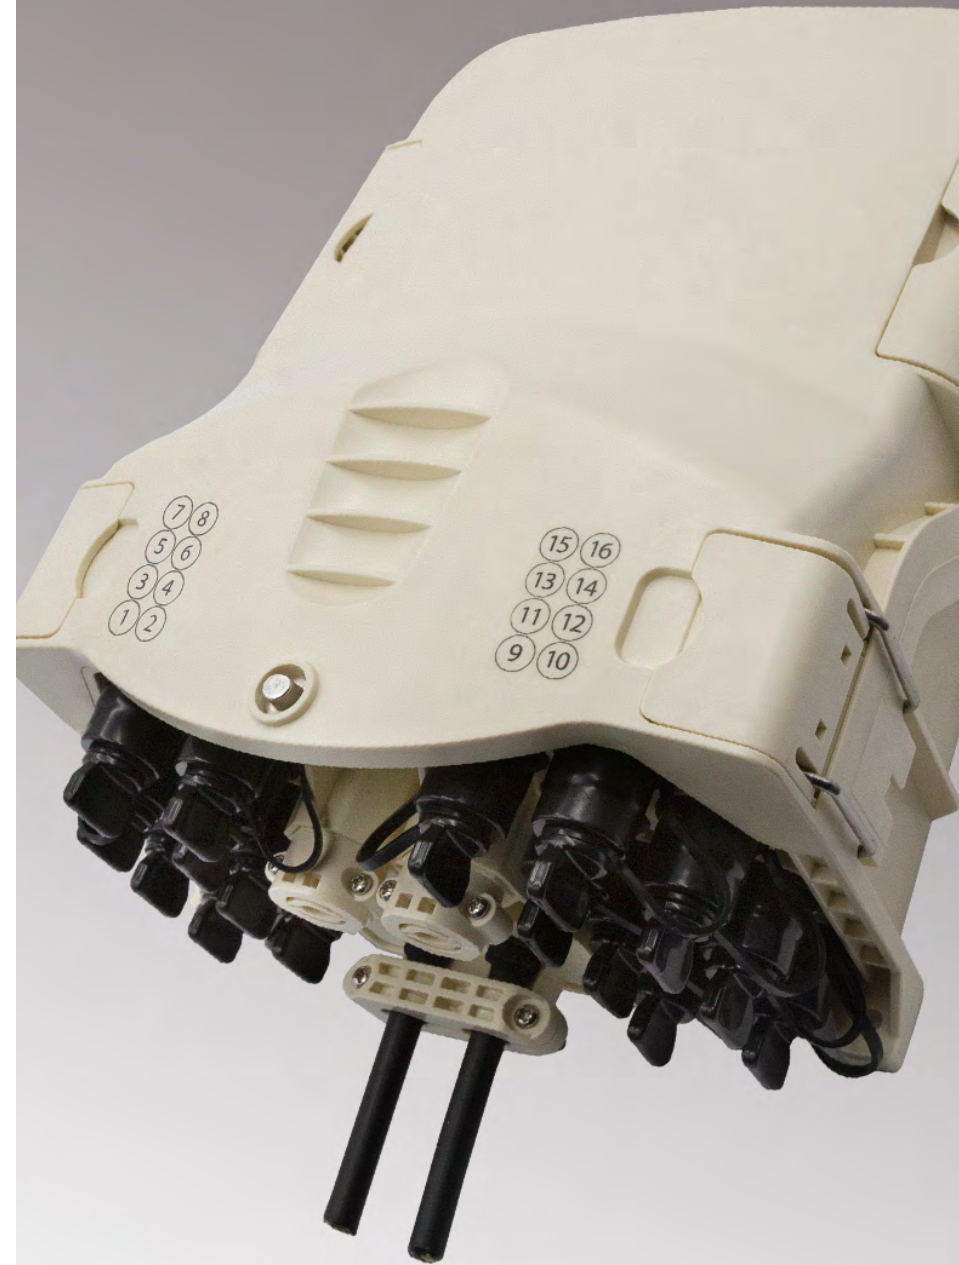

Watch Video

TESLA SERIES CTO

The new generation of CTOS, designed by **KeyFibre** to cover market trends.

LA128

CTO Tesla serie with direct lateral access, 16 users. Includes 16 SC APC adaptors. 2 ports and 2 aux outputs extra. 24 fusions. Equipped with 2 splitters 1:8. IP65.

BSD16

CTO PREMIUM+ smart serie with direct access,16 users. Includes 16 SC APC watertight adaptors. 2 ports and possibility to add 1 or 2 aux outputs extra. IP65.

WE CUSTOMIZE THE CTO ACCORDING TO YOUR **NEEDS. HYBRID SOLUTIONS.**

We configure the boxes with **SC APC** connectors, compatible with **Corning** or **Huawei**.

HJ reinforced adapter Corning / SC-APC
Ref: BSADC

HJ reinforced adapter Huawei / SC-APC
Ref: BSADH

INFINITY SERIE CTO

Discover the latest CTO trend
with **genuine original** plastic, no
recycled plastic!

Y118

CTO serie Infinity with direct access, 16 users. Includes 16 SC APC watertight adaptors, 2 ports and 2 aux outputs extra. Equipped with splitter 1:8. IP65