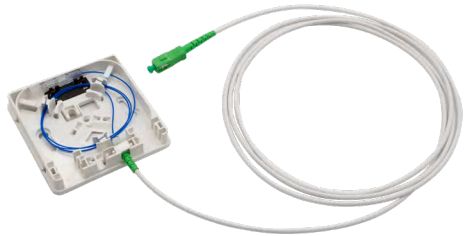

ANCHORING CLAMP/GRIP FOR OPTICAL FIBER CABLES AND DROPS

COMPACT TYPE, 4000N SPAN 90M

T09110	Fiber optic anchoring clamp. Stainless steel and fiberglass handle.	Ø 6-8 mm.
T1243		Ø 8-10 mm.
T09419		Ø 10-14 mm.

MAX TYPE, 6000N SPAN 90M SUITABLE FOR HEAVY-DUTY CABLES

T0318	Fiber Optic Anchoring Clamp. Stainless Steel and Fiberglass Handle.	Ø 9-12 mm.
T0319		Ø 11-14 mm.
T0321		Ø 15-17 mm.
T0322		Ø 17-19 mm.

SMALL TYPE, SPAN 70M

T09937	Fiber optic anchoring clamp. Stainless steel and fiberglass handle	Ø 5-6 mm.
T09935		Ø 6-8 mm.

KEYQUICK® REVOLUTION OUTLET

Reduces up to
90% of **incidents** in the
subscriber's home.

CTB82A

Termination Box Revolution Fusion Plus (Kit box equipped with Pigtail Force double Armored Premium SC APC 3.0mm G657.A2 LSZH white 2,5m)