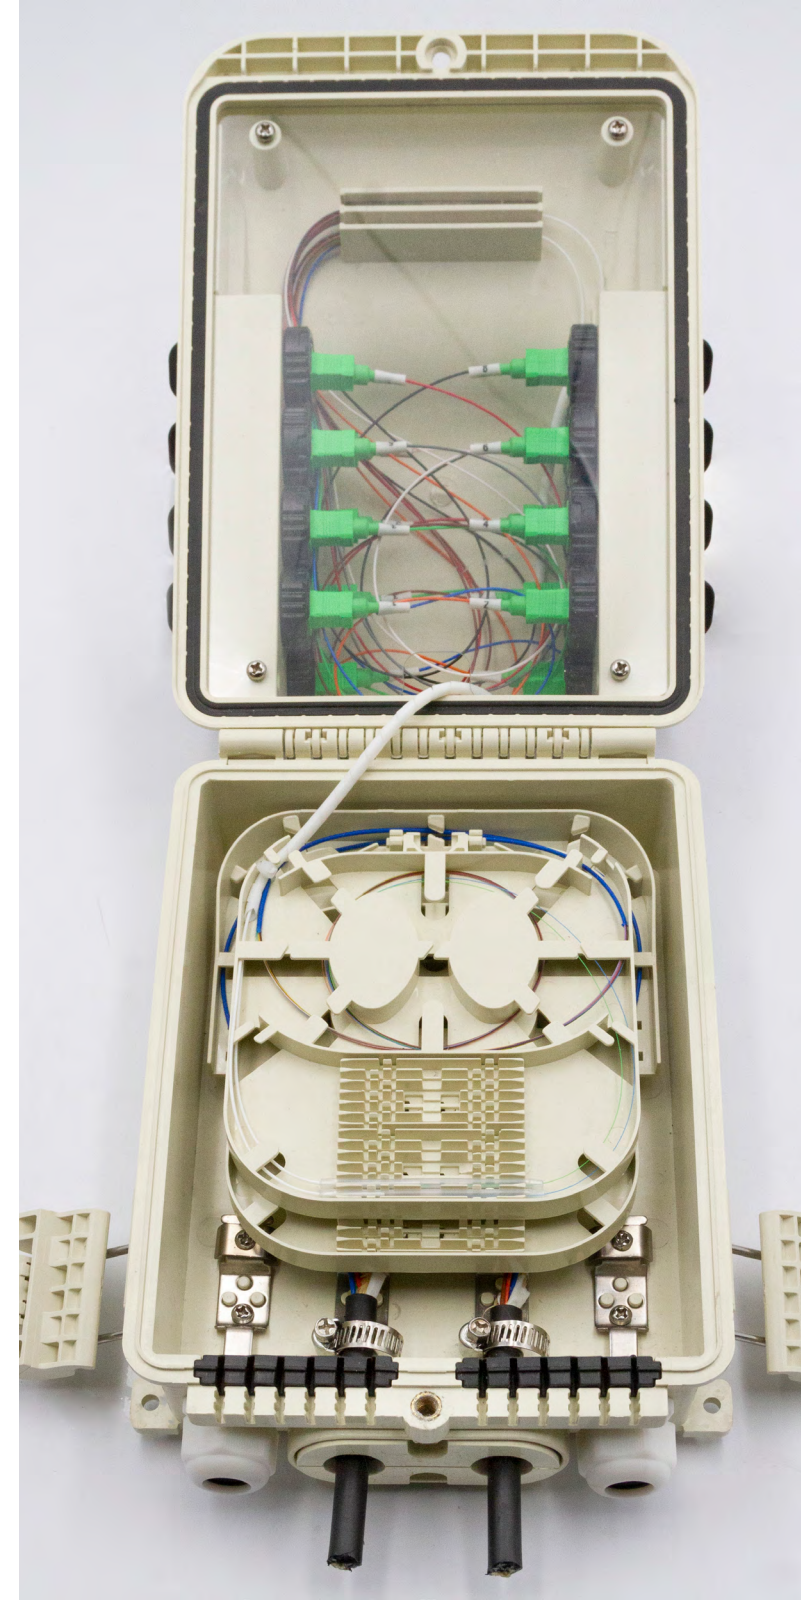

Watch Video

TESLA SERIES CTO

The new generation of CTOS, designed by **KeyFibre** to cover market trends.

LA128

CTO Tesla serie with direct lateral access, 16 users. Includes 16 SC APC adaptors. 2 ports and 2 aux outputs extra. 24 fusions. Equipped with 2 splitters 1:8. IP65.

LB118

CTO Tesla serie with direct lateral access, 8 users. Includes 8 SC APC adaptors. 2 ports and 2 aux outputs extra, 24 fusions. Equipped with 1 splitter 1:8 IP65.

LC118

CTO Tesla serie with direct access, 16 users. Includes 16 SC APC adaptors. 2 ports and 2 aux outputs extra. 24 fusions. Equipped with 1 splitter 1:8. IP65.

LC128

CTO Tesla serie with direct access, 16 users. Includes 16 SC APC adaptors. 2 ports and 2 aux outputs extra. 24 fusions. Equipped with 2 splitters 1:8. IP65.

OKEYFIBRE® EXTENSION PATCH CORD THE KEYFIBRE SOLUTION FOR VARIOUS TYPES OF CONNECTIONS

Available in 2 and 5m. For other sizes, please inquire.

SMART SERIES CTO

The crown jewel

Maximum quality in every component.

BSD8

CTO PREMIUM + Smart serie with direct access. 8 subscribers, IP65. Include 8 reinforced adaptors SC APC, 2 segregation ports and the possibility to add 1 or 2 extra aux output. Scalable to 16 suscribers.