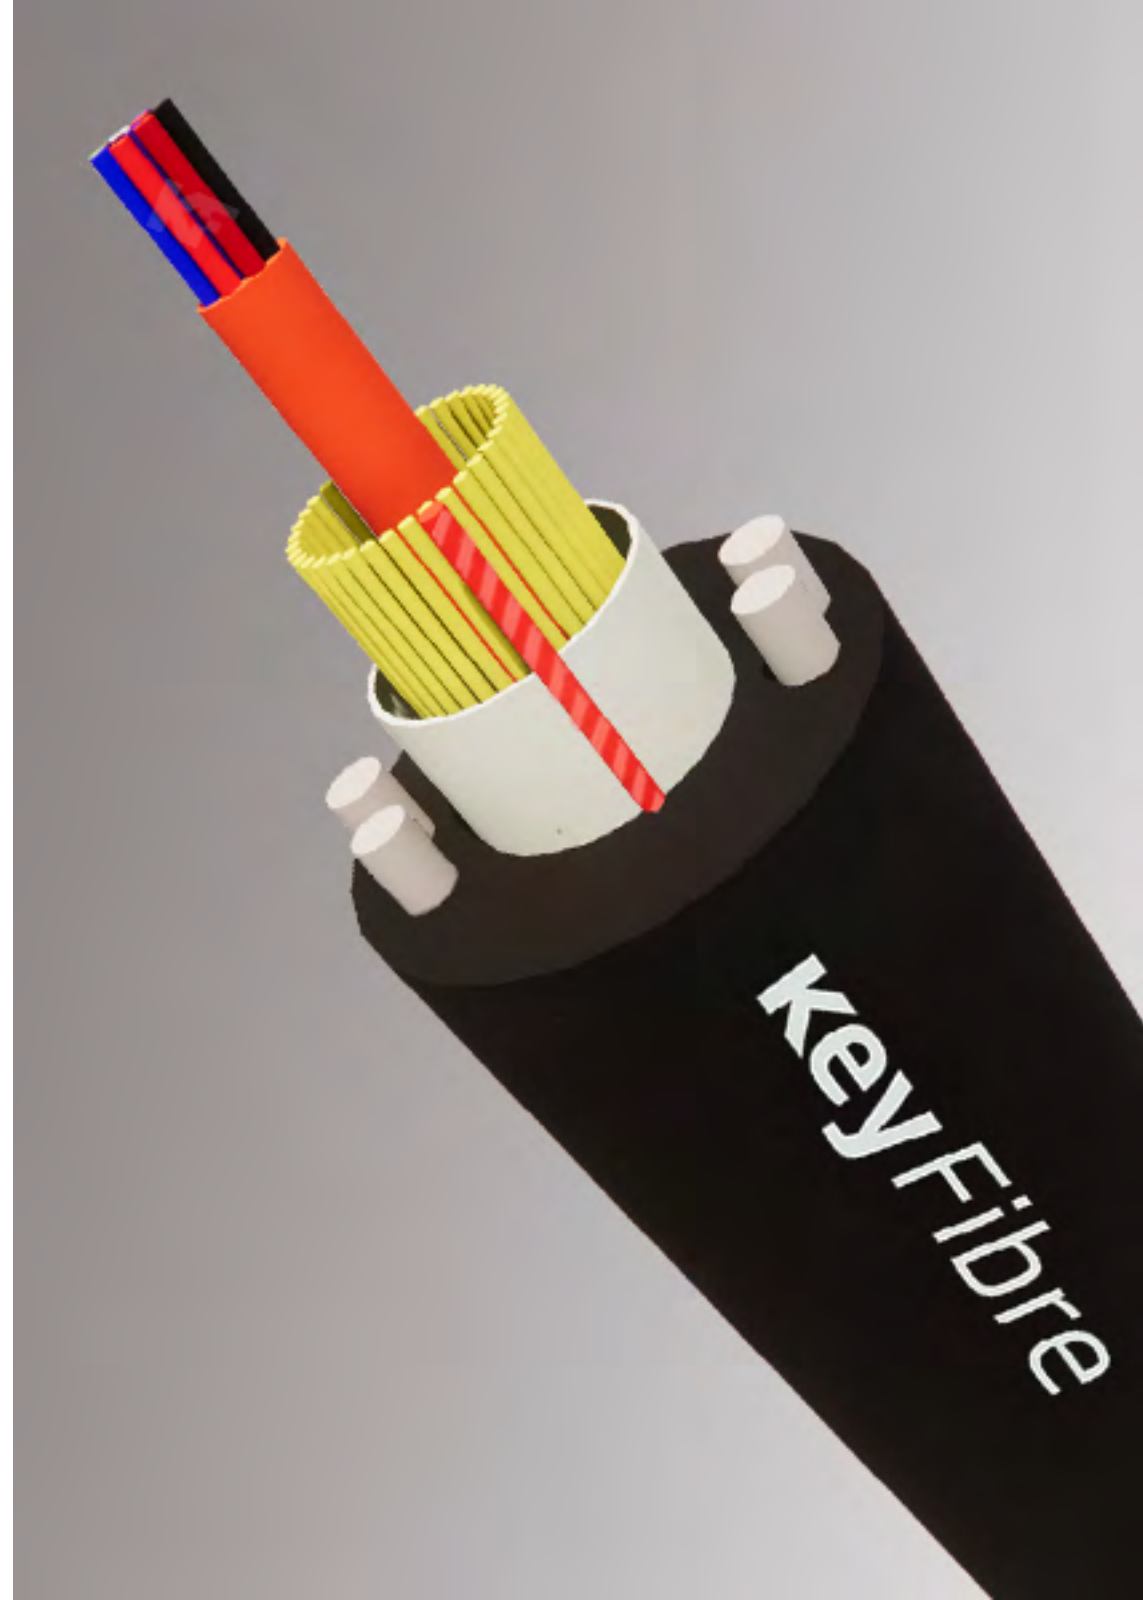

Watch Video

TESLA SERIES CTO

The new generation of CTOS, designed by **KeyFibre** to cover market trends.

LA128

CTO Tesla serie with direct lateral access, 16 users. Includes 16 SC APC adaptors. 2 ports and 2 aux outputs extra. 24 fusions. Equipped with 2 splitters 1:8. IP65.

CTO 16 USERS, B-LINE SERIES

Direct Access CTO
Horizontal Format. Configurable
with SC APC, compatible with
Corning or Huawei.

BL16
Direct Access B-Line CTO Series, 16 subscribers. Includes 16 SC APC
adapters and 8 segregation ports (double). 72 fusions. IP65.

KEYFLEX® OPTICAL CABLES THE 3-IN-1 BY KEYFIBRE NOW UP TO 90M SPAN

High traction and resistance. Flexible tube. **Peelable and scratch** with just a **fingernail**. Ideal for aerial installations, conduit, and facades.