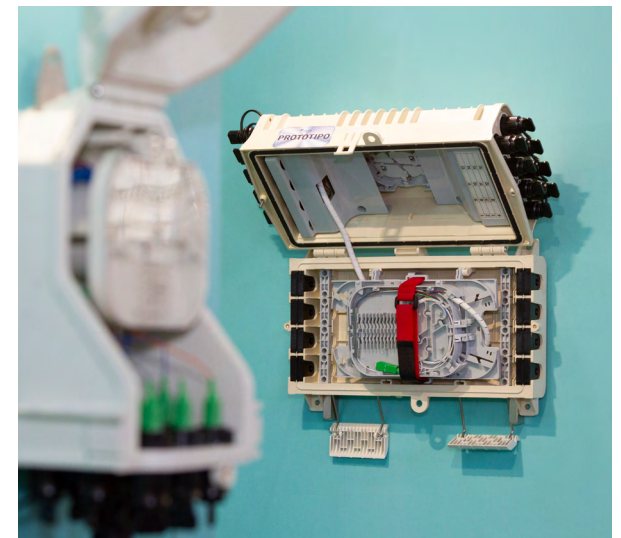

BL16
Direct Access B-Line CTO Series, 16 subscribers. Includes 16 SC APC
adapters and 8 segregation ports (double). 72 fusions. IP65.