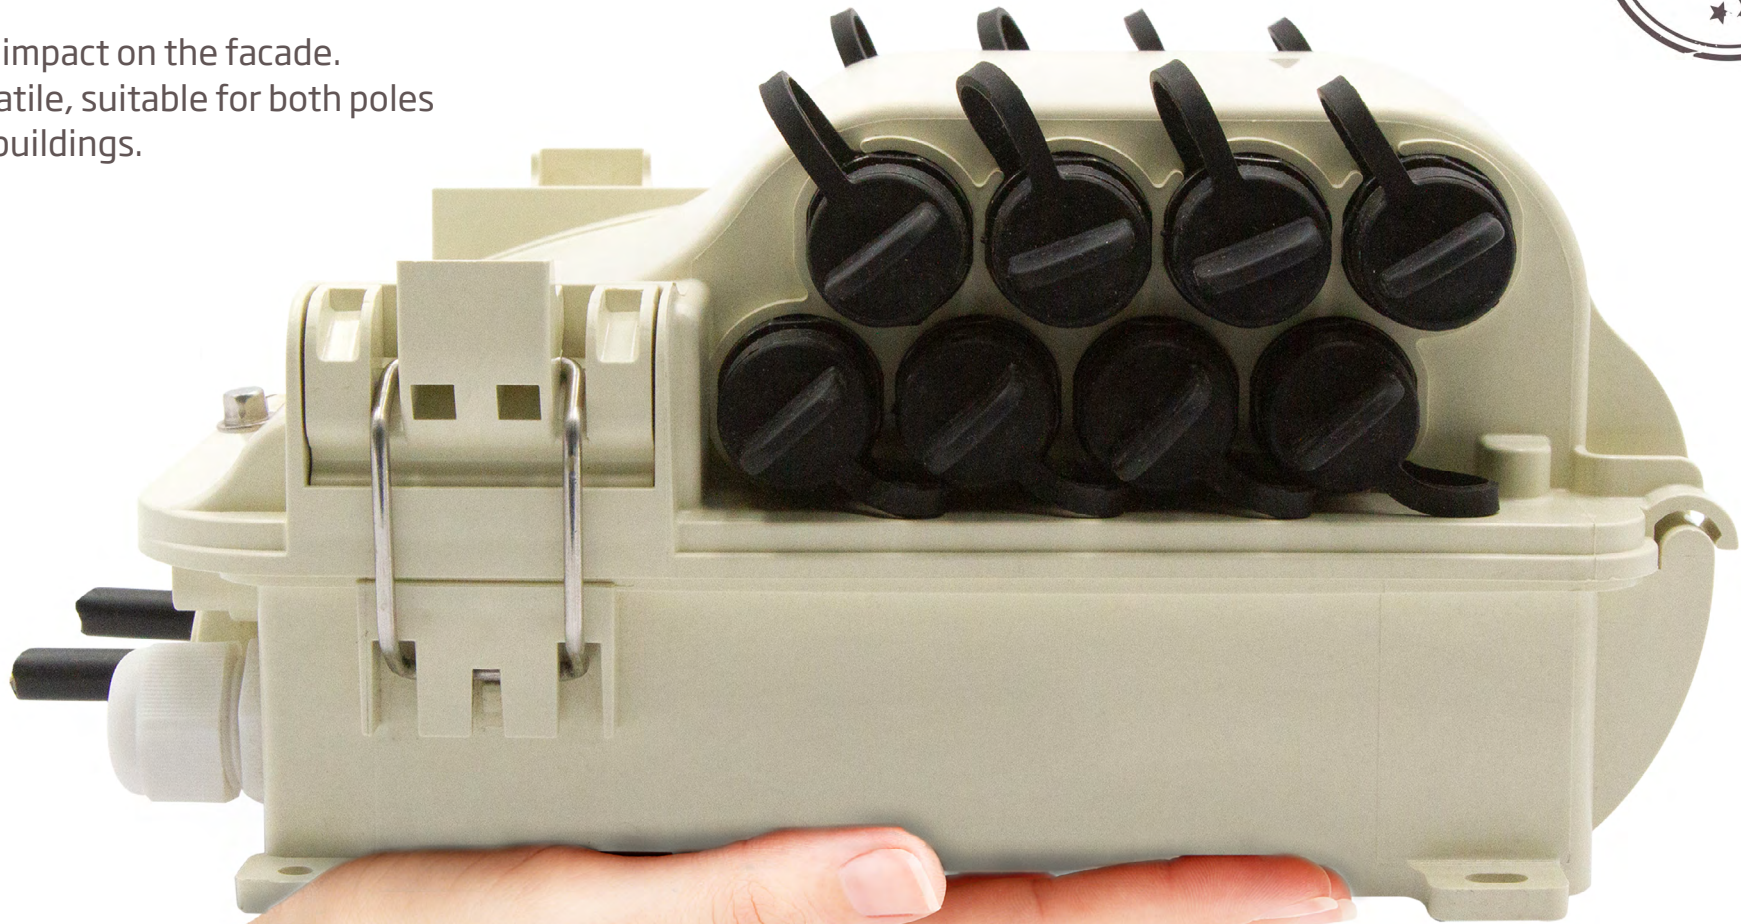

keyFibre

Alto rendimiento
para toda la vida

HIGHLIGHTS
2023

TESLA SERIES

The **smallest, lightest**, and most **economical** direct access CTO in the market.

Less impact on the facade.
Versatile, suitable for both poles and buildings.

Watch Video

TESLA SERIES CTO

The new generation of CTOS, designed by **KeyFibre** to cover market trends.

LA128

CTO Tesla serie with direct lateral access, 16 users. Includes 16 SC APC adaptors. 2 ports and 2 aux outputs extra. 24 fusions. Equipped with 2 splitters 1:8. IP65.

LB118

CTO Tesla serie with direct lateral access, 8 users. Includes 8 SC APC adaptors. 2 ports and 2 aux outputs extra, 24 fusions. Equipped with 1 splitter 1:8 IP65.

LC118

CTO Tesla serie with direct access, 16 users. Includes 16 SC APC adaptors. 2 ports and 2 aux outputs extra. 24 fusions. Equipped with 1 splitter 1:8. IP65.

Available in 2 and 5m. For other sizes, please inquire.

SMART SERIES CTO

The crown jewel

Maximum quality in every component.

BSD8

CTO PREMIUM + Smart serie with direct access. 8 subscribers, IP65. Include 8 reinforced adaptors SC APC, 2 segregation ports and the possibility to add 1 or 2 extra aux output. Scalable to 16 suscribers.