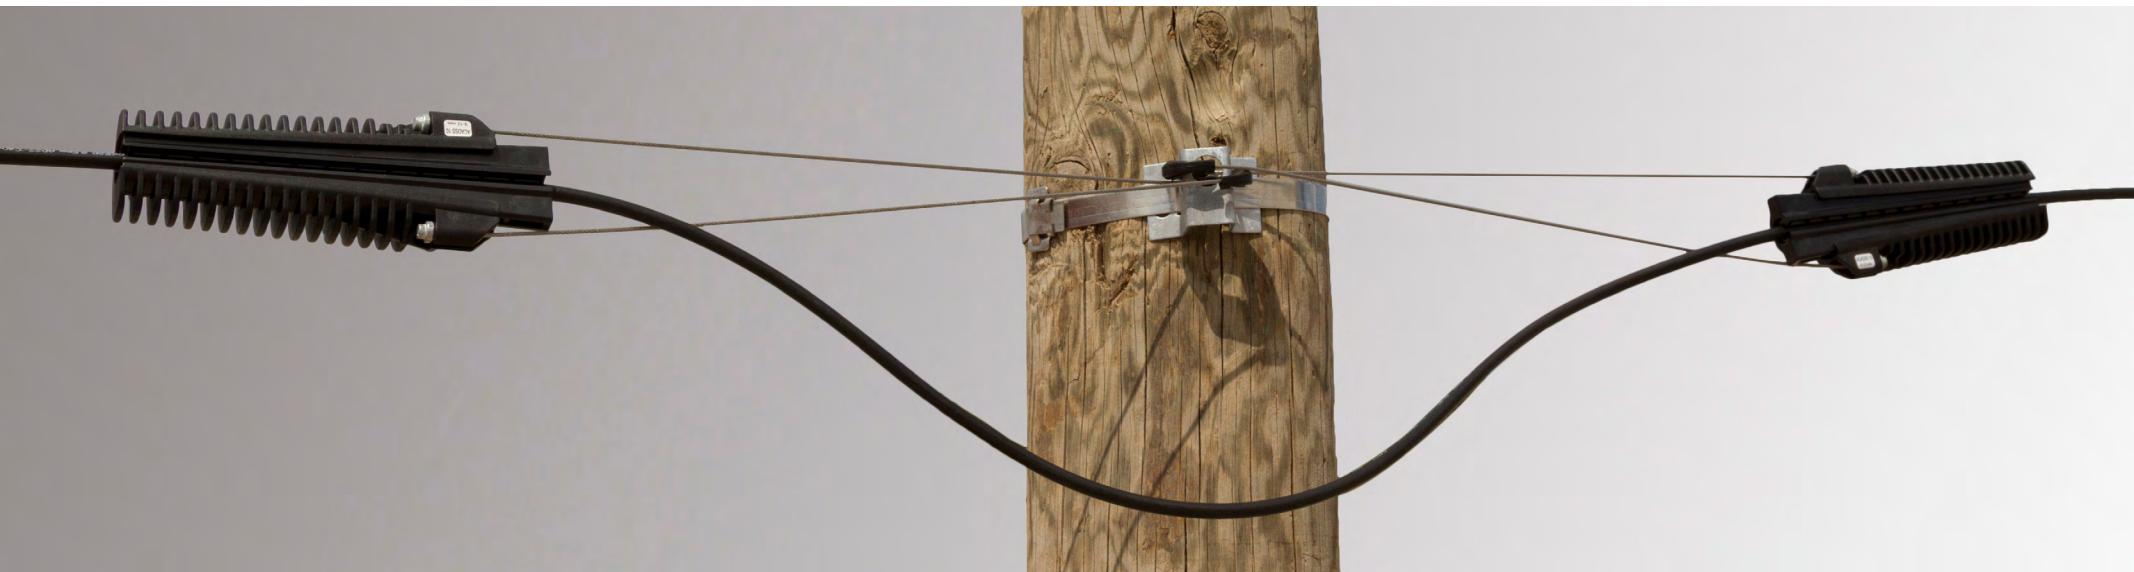

ANCHORING CLAMP/GRIP FOR OPTICAL FIBER CABLES AND DROPS

COMPACT TYPE, 4000N SPAN 90M

T09110	Fiber optic anchoring clamp. Stainless steel and fiberglass handle.	Ø 6-8 mm.
T1243		Ø 8-10 mm.
T09419		Ø 10-14 mm.

MAX TYPE, 6000N SPAN 90M SUITABLE FOR HEAVY-DUTY CABLES

T0318	Fiber Optic Anchoring Clamp. Stainless Steel and Fiberglass Handle.	Ø 9-12 mm.
T0319		Ø 11-14 mm.
T0321		Ø 15-17 mm.
T0322		Ø 17-19 mm.

SMALL TYPE, SPAN 70M

T09937	Fiber optic anchoring clamp. Stainless steel and fiberglass handle	Ø 5-6 mm.
T09935		Ø 6-8 mm.