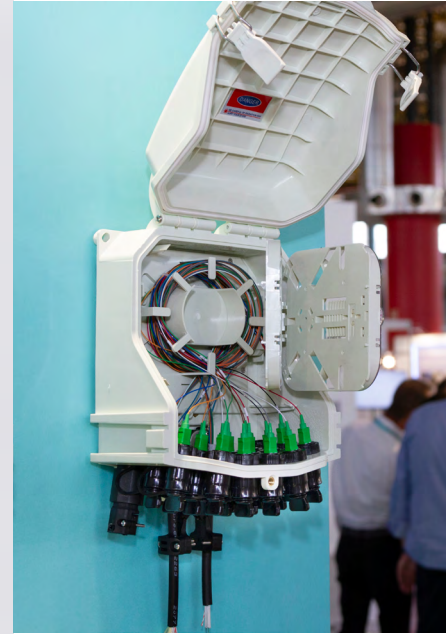

WE CUSTOMIZE THE CTO ACCORDING TO YOUR **NEEDS. HYBRID SOLUTIONS.**

We configure the boxes with **SC APC** connectors, compatible with **Corning** or **Huawei**.

HJ reinforced adapter Corning / SC-APC
Ref: BSADC