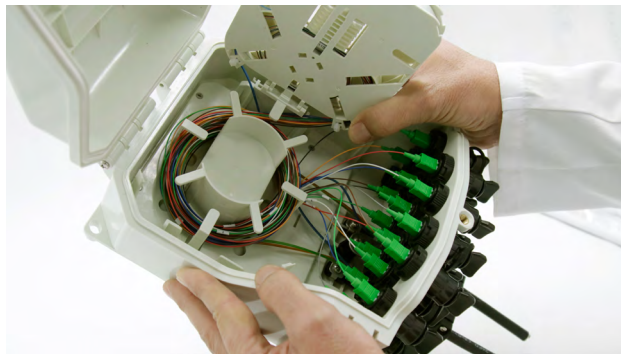

Available in 2 and 5m. For other sizes, please inquire.

SMART SERIES CTO

The crown jewel

Maximum quality in every component.

BSD8

CTO PREMIUM + Smart serie with direct access. 8 subscribers, IP65. Include 8 reinforced adaptors SC APC, 2 segregation ports and the possibility to add 1 or 2 extra aux output. Scalable to 16 suscribers.