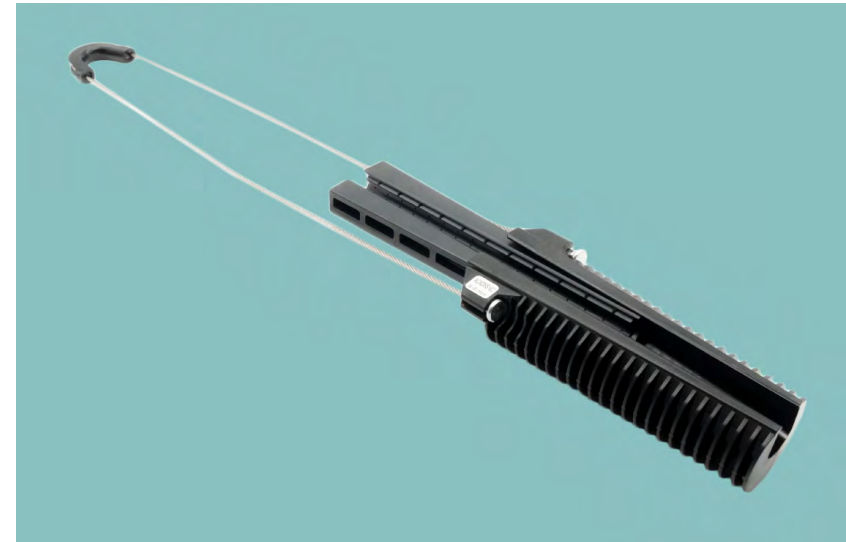

ANCHORING CLAMP/GRIP FOR OPTICAL FIBER CABLES AND DROPS

COMPACT TYPE, 4000N SPAN 90M

T09110	Fiber optic anchoring clamp. Stainless steel and fiberglass handle.	Ø 6-8 mm.
T1243		Ø 8-10 mm.
T09419		Ø 10-14 mm.

MAX TYPE, 6000N SPAN 90M SUITABLE FOR HEAVY-DUTY CABLES

T0318	Fiber Optic Anchoring Clamp. Stainless Steel and Fiberglass Handle.	Ø 9-12 mm.
T0319		Ø 11-14 mm.
T0321		Ø 15-17 mm.
T0322		Ø 17-19 mm.

SMALL TYPE, SPAN 70M

T09937	Fiber optic anchoring clamp. Stainless steel and fiberglass handle	Ø 5-6 mm.
T09935		Ø 6-8 mm.